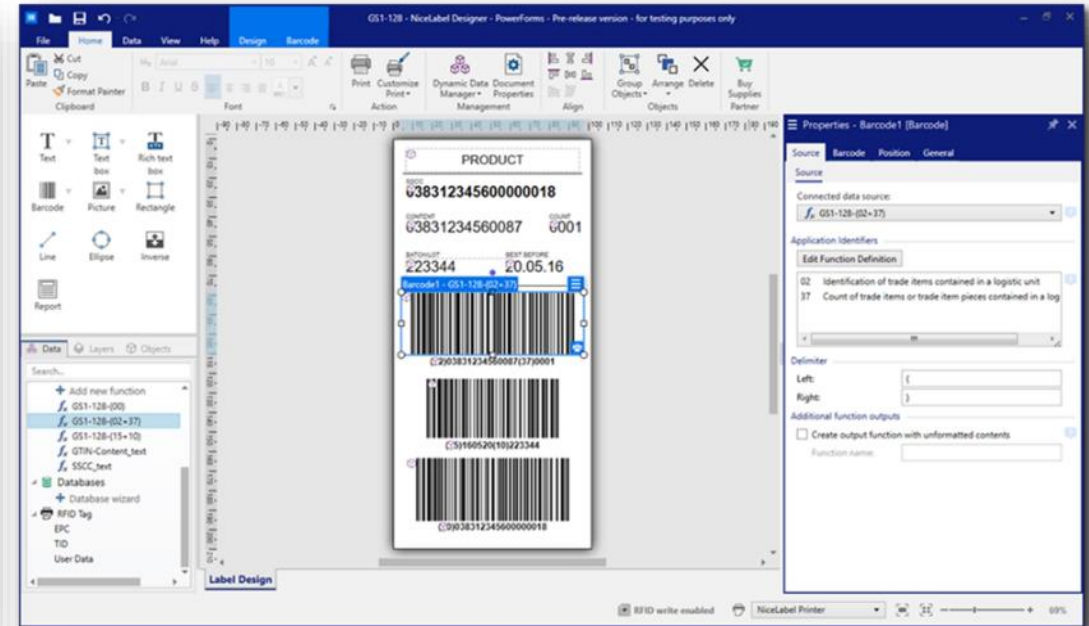

Downloadable Designer