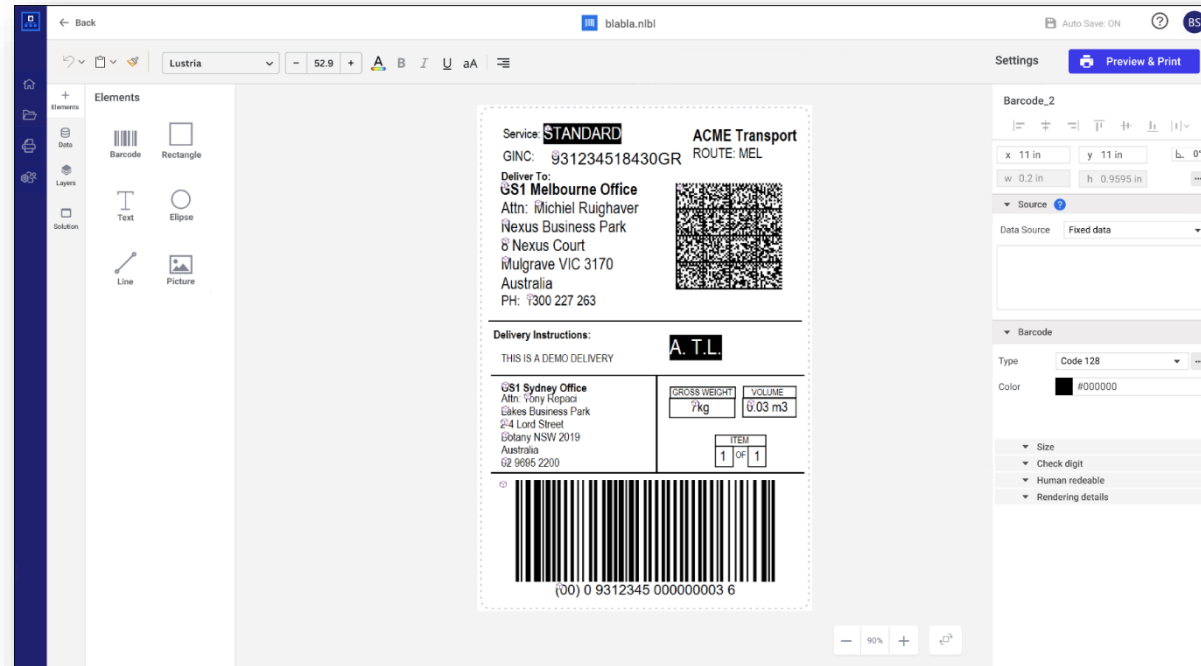

Use on your browser – on any computer

Easier to upgrade from on-premise perpetual licenses to Cloud.

Lower support costs: Loftware applies updates automatically

What is the online, web-based Designer?

- Modern, easy to use, native web application
- Familiar look and feel of NiceLabel
- Easier collaboration and faster design
- Operate from the browser – so you can design labels on a Mac