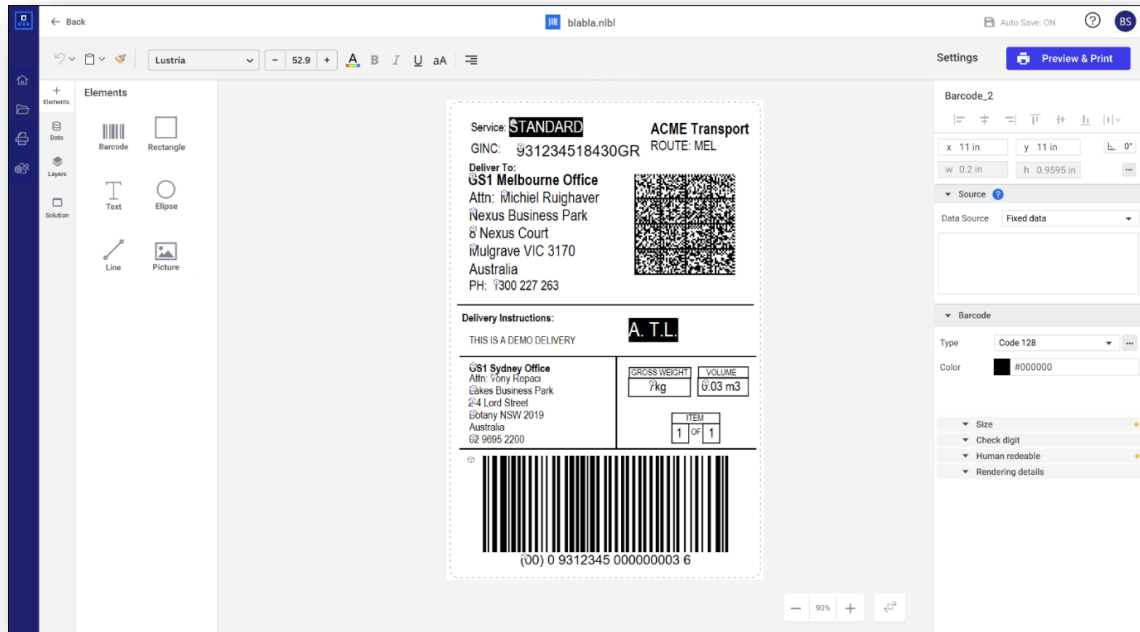

Enjoy Loftware Cloud's 365 experience

Two label designers on the same platform: Use the online Designer for speed and sharing. Use the downloadable Designer for the full functionality.

Online Designer